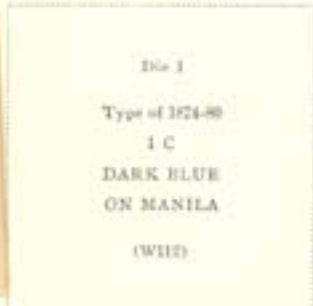

ENVELOPES

1870-71

1874-86